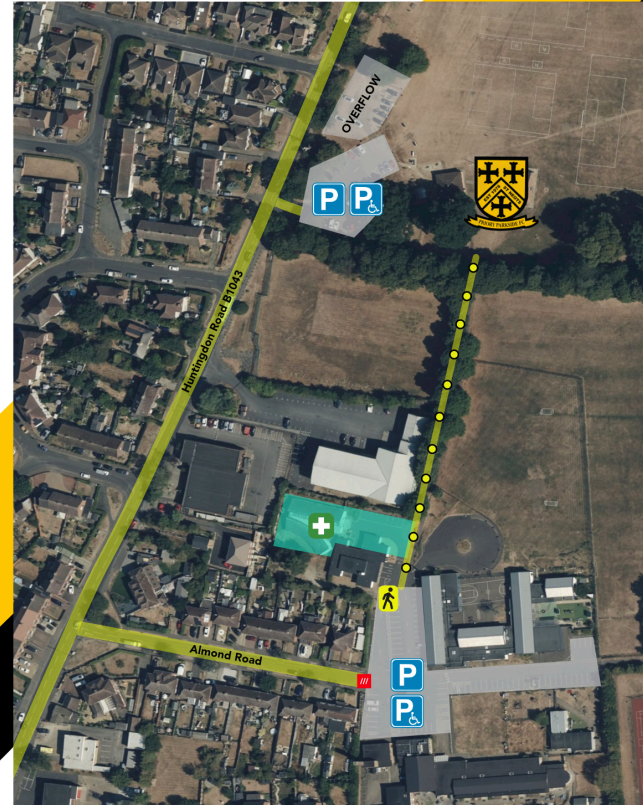

Welcome
to

Priory Parkside FC

Find Us

You'll find Priory Parkside at "Priory Park",
Huntingdon Road, St. Neots

Entry to the car park is found via Almond Road

Please do not park in front of Almond Road Doctors Surgery.

 what3words

Post Code PE19 1DZ

///before.joystick.havens

<https://w3w.co/blue.joystick.havens>

Follow the footpath adjacent to the doctors
surgery to Priory Park.

Additional parking is available at the Priory Park
car park via Huntingdon Road although spaces
are very limited.

Please avoid parking on Huntingdon Road and
Priory Hill Road.

Prory Park

Toilets

Located in the pavilion accessed via the door on the western side of the building.

Defibrillator

Located on the western outside wall of the pavilion next to the toilet entrance.