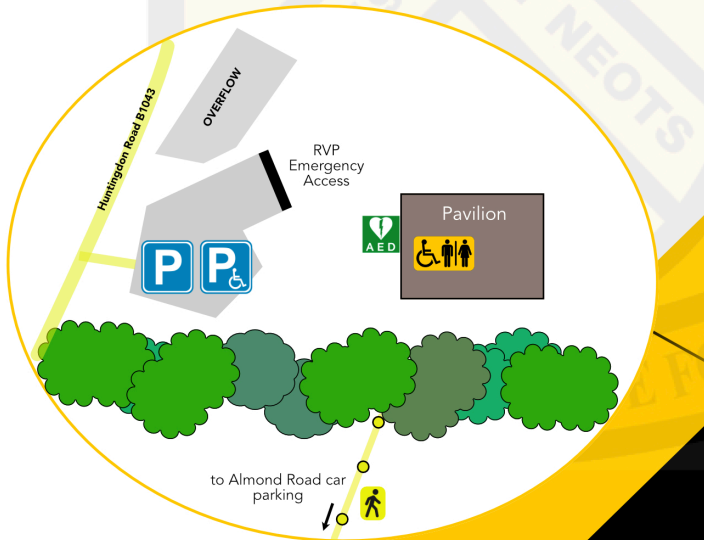

Prory Park

Toilets

Located in the pavilion accessed via the door on the western side of the building.

Defibrillator

Located on the western outside wall of the pavilion next to the toilet entrance.

A & E - Hinchingsbrooke Hospital

Parkway Hinchingsbrooke, Huntingdon
PE29 6NT 01480 416416

Managers & coaches
Spectators